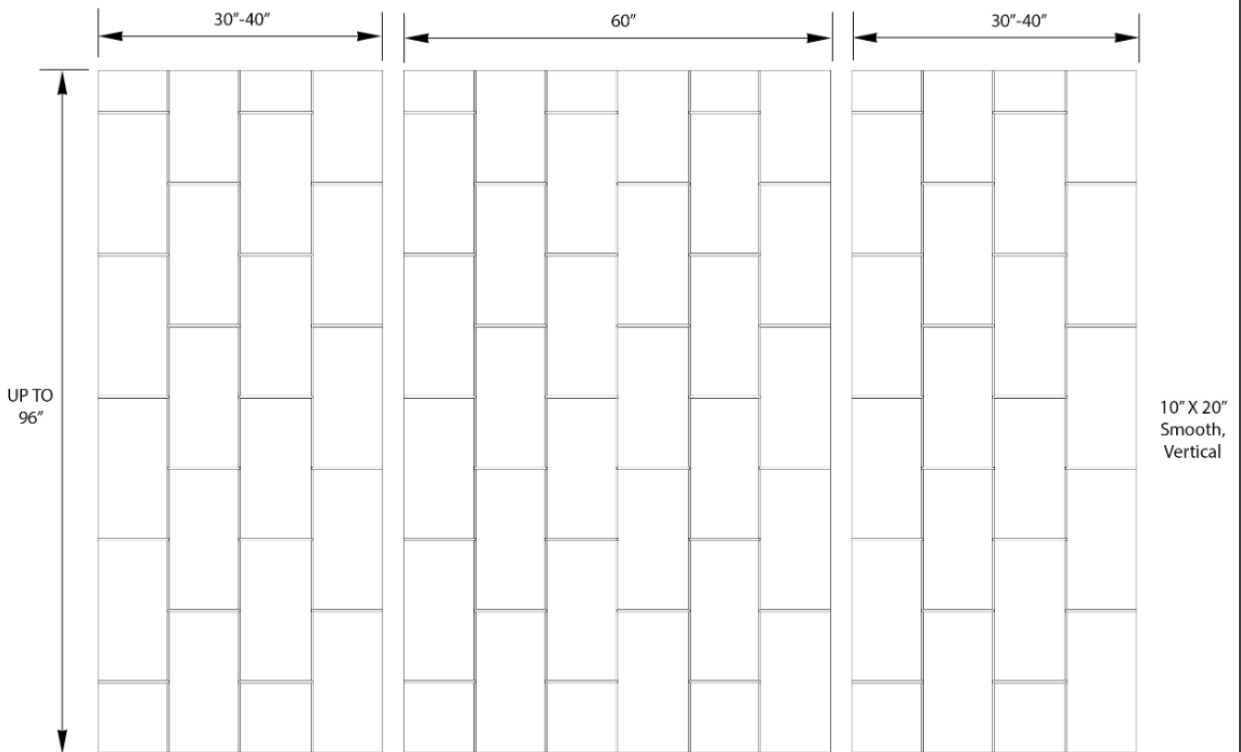

Specification:

- Material: Cast marble
- 10" x 20" Vertical pattern
- Gloss finish
- Sealed surface
- Mold & mildew resistant
- Easy to install
- Brand: NERVAL

Disclaimer: Nerval makes every effort to provide accurate specification data. However, specification may change without notice. Please visit nerval website to see NERVAL'S TERMS AND CONDITIONS.

Cast Marble Shower Surrounds

Model: Lexi

Specification:

- Material: Cast marble
- 10" x 20" Vertical pattern
- Gloss finish
- Sealed surface
- Mold & mildew resistant
- Easy to install
- Brand: NERVAL

Disclaimer: Nerval makes every effort to provide accurate specification data. However, specification may change without notice. Please visit nerval website to see NERVAL'S TERMS AND CONDITIONS.

Cast Marble Shower Surrounds

Width	Height	Thickness
30"	96"	¼"
40"	96"	¼"
60"	96"	¼"

Custom sizes are available

Specification:

Model: Lexi

- All panels are made oversized and must be measured and cut to fit on site by the installer.
- For shower & tub surrounds.
- Accessory are available at www.nervalcorp.com

Model: Lexi
Product: Shower & tub panels
Style: Contemporary
Design: Smooth
Recommended uses: Shower & tub surrounds

Panel size:

- 30" x 96"
- 40" x 96"
- 60" x 96"
- Custom sizes are available
- Thickness: 1/4"
- Material: Cast marble
- Finish: Gloss
- Brand: NERVAL